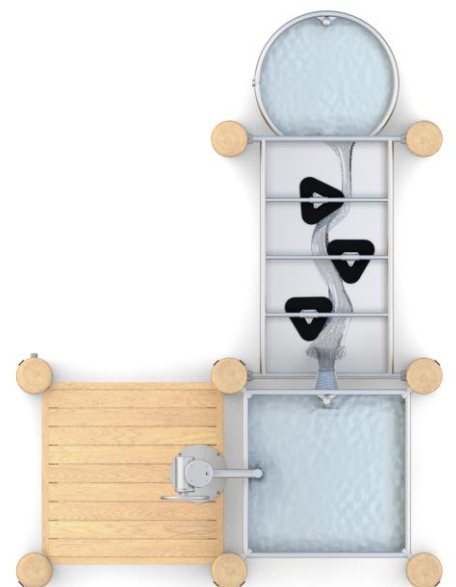

### Information about the product

Dimensions	ca. 317 x 234 cm
Safety zone	ca. 618 x 534cm
Safety zone area	ca. 27 m <sup>2</sup>
Overall height	ca. 155 cm
Free fall height	65 cm
Amount of users	4
Product complies with EN 1176-1:2017-12	Tak
Availability of spare parts	Tak
Age range	1-12

According to EN 1176-1:2017-12 norm, the product requires applying a safety surface according to the product's free fall height.

### Functions

Socializing

Play with water

SCALE 1:100

**Materials**

Natural robinia wood

Elements construction  
Made of stainless steel  
asisi 304