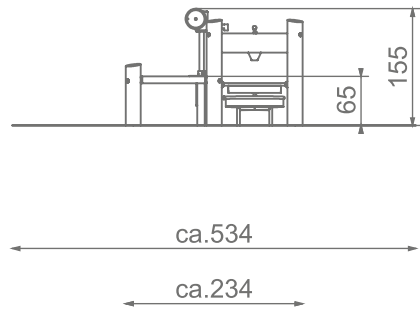

### Information about the product

Dimensions	ca. 317 x 234 cm
Safety zone	ca. 618 x 534cm
Safety zone area	ca. 27 m <sup>2</sup>
Overall height	ca. 155 cm
Free fall height	65 cm
Amount of users	4
Product complies with EN 1176-1:2017-12	Tak
Availability of spare parts	Tak
Age range	1-12

According to EN 1176-1:2017-12 norm, the product requires applying a safety surface according to the product's free fall height.

### Functions

Socializing

Play with water

SCALE 1:100

**Materials**

Natural robinia wood

Elements construction  
Made of stainless steel  
asisi 304