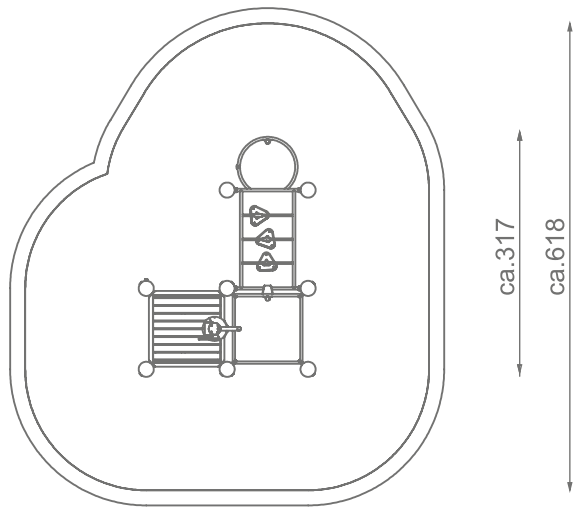

### Information about the product

Dimensions	ca. 317 x 234 cm
Safety zone	ca. 618 x 534cm
Safety zone area	ca. 27 m <sup>2</sup>
Overall height	ca. 155 cm
Free fall height	65 cm
Amount of users	4
Product complies with EN 1176-1:2017-12	Tak
Availability of spare parts	Tak
Age range	1-12

According to EN 1176-1:2017-12 norm, the product requires applying a safety surface according to the product's free fall height.

### Functions

Socializing

Play with water

SCALE 1:100

**Materials**

Natural robinia wood

Elements construction  
Made of stainless steel  
asisi 304